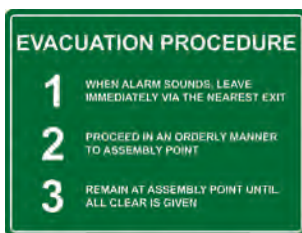

Size (mm)	Material	Code
600 x 450	Metal	SSE-EP3AM
600 x 450	Poly	SSE-EP3AP
600 x 450	Corflute	SSE-EP3AF
450 x 300	Metal	SSE-EP3BM
450 x 300	Poly	SSE-EP3BP
300 x 225	Metal	SSE-EP3CM
300 x 225	Poly	SSE-EP3CP
250 x 180	SA label	SSE-EP3DS
125 x 90	SA label	SSE-EP3ES